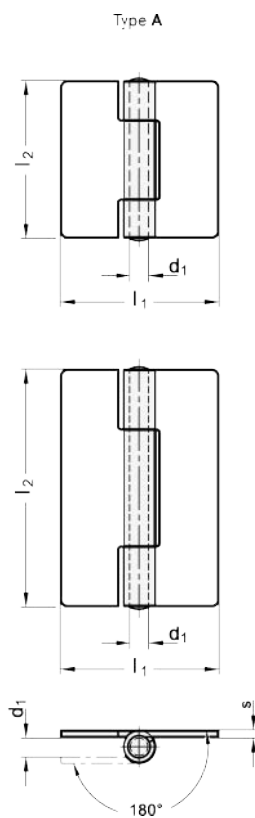

Article number: 20136NI4050A

Description: E+G Stainless steel hinge-136-NI-40-50-A

## Measures

d1	= 4
d2	= 4.2
l1	= 40
l2	= 50
s	= 2
Weight in (g)	= 34